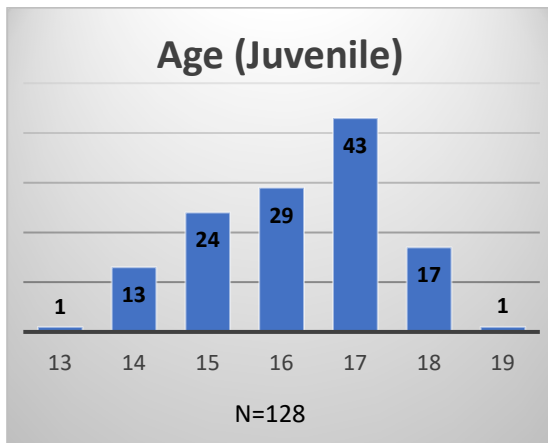

### Thursday Morning Midnight Count

Total # of probation Involved youth<sup>1</sup>: 1,065

<sup>1</sup> Probation Active: Any youth who is pending sentencing with an active social history, has been formally placed on probation or supervision with Cook County Juvenile Probation on the date of the report.