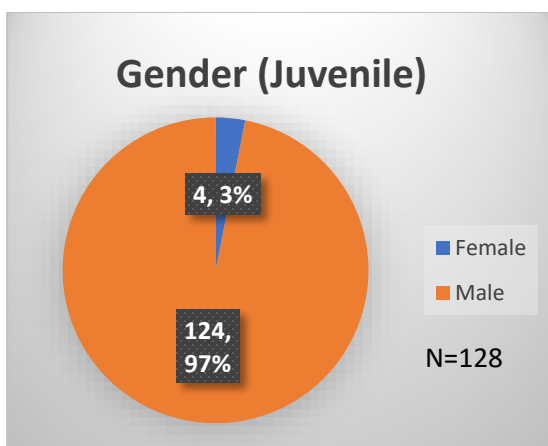

### Thursday Morning Midnight Count

Total # of probation Involved youth<sup>1</sup>: 1,065

<sup>1</sup> Probation Active: Any youth who is pending sentencing with an active social history, has been formally placed on probation or supervision with Cook County Juvenile Probation on the date of the report.