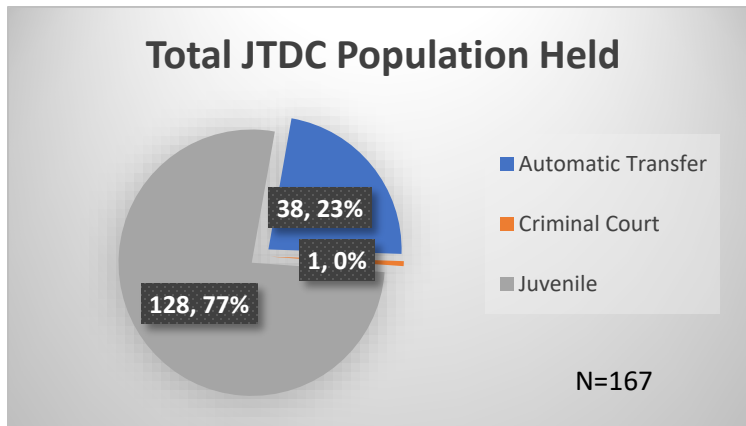

## Demographics for JTDC Population

### Thursday Morning Midnight Count

Total # of probation Involved youth<sup>1</sup>: 1,065

<sup>1</sup> Probation Active: Any youth who is pending sentencing with an active social history, has been formally placed on probation or supervision with Cook County Juvenile Probation on the date of the report.